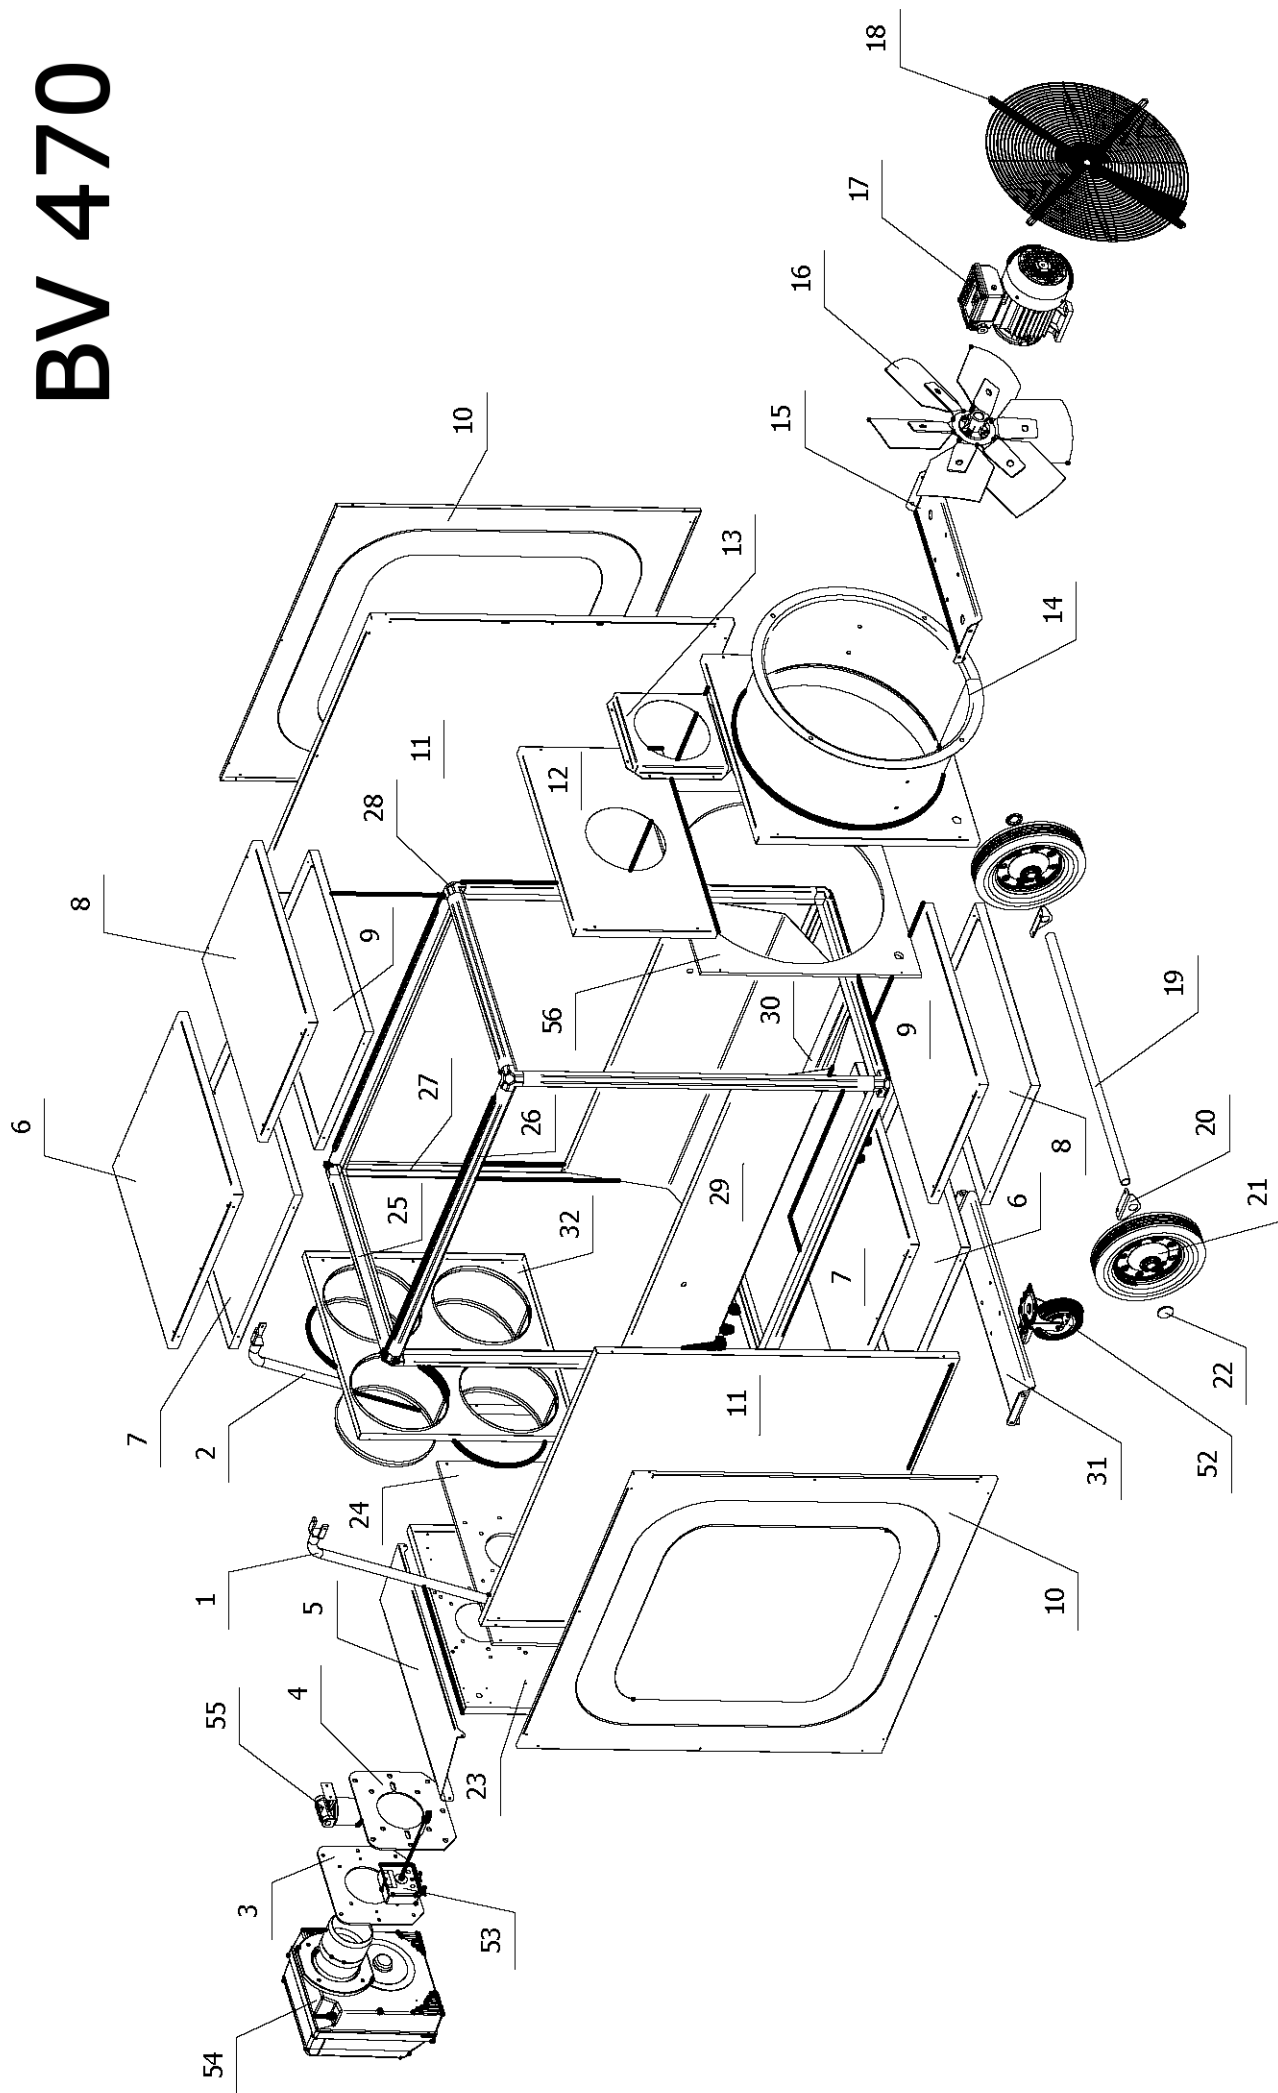

BV 470

ELECTRIC BOX

MASTER HIGH OUTPUT INDIRECT HEATERS BV 470

Pos.	Description	Code
1	Right Burner Protection	4514.144
2	Left Burner Protection	4514.143
3	Universal Slab	4514.126
4	Universal Slab Seal	4514.605
5	Burner Cover Bv470	S/R
6	Top / Bottom External Panel	S/R
7	Top / Bottom Internal Panel	S/R
8	Top / Bottom External Panel	S/R
9	Top / Bottom External Panel	S/R
10	External Lateral Panel	S/R
11	Internal Lateral Panel	S/R
12	Rear Panel	S/R
13	Chimney Bottom	S/R
14	Fan Panel	S/R
15	Motor Bracket	4514.130
16	Fan 6 Square Blades Diam.554 OP	4514.301
17	Electric Motor 230V 50Hz	4514.300
18	Protection Grill	4514.142
19	Wheels Axle	4514.150
20	Hub Bracket	4514.128
21	Black Rubber Wheel Diam. 300	4514.600
22	Fixing Washer For Shaft With Cup	4514.803
23	Front Panel Slab	S/R
24	Burner Thermic Insulator	S/R
25	Chamfered Profile For Panel 25 L=605	S/R
26	Chamfered Profile For Panel 25 L=1060	S/R
27	Chamfered Profile For Panel 25 L=994,5mm	S/R
28	3 Way Corner For Chamfered Profile	S/R
29	Air Direction Sheet	S/R
30	Combustion Chamber Bracket	S/R
31	Wheels Bracket	S/R
32	4 Way Panel	4514.117
35	Combustion Chamber	4514.151
36	Bracket For Turbulence	4514.105
37	Exit Smoke Chamber Seal	4514.602
38	Top Chamber Bottom	S/R
40	Electric Components Plate	4514.141
41	Thermal Relay 7-10A 2007 MODELS	4514.408
41	Thermal Relay 6-9A 2008 MODELS	4514.417
42	Waterproof Case (Back + Front Side)	4514.609
43	Switch 3P	4514.402
44	Fuse Holder 5X20, 6,3A	4514.400
45	Indicator Light 230V D12 2007 MODELS	4514.401
45	Indicator Light 230V D9,5 2008 MODELS	4514.415
46	Socket Case	4514.611
47	Thermostat Plug	4162.467
48	Fuse 5X20 3,15A 250V	4514.409
49	Thermostat Plug Kit	4111.118