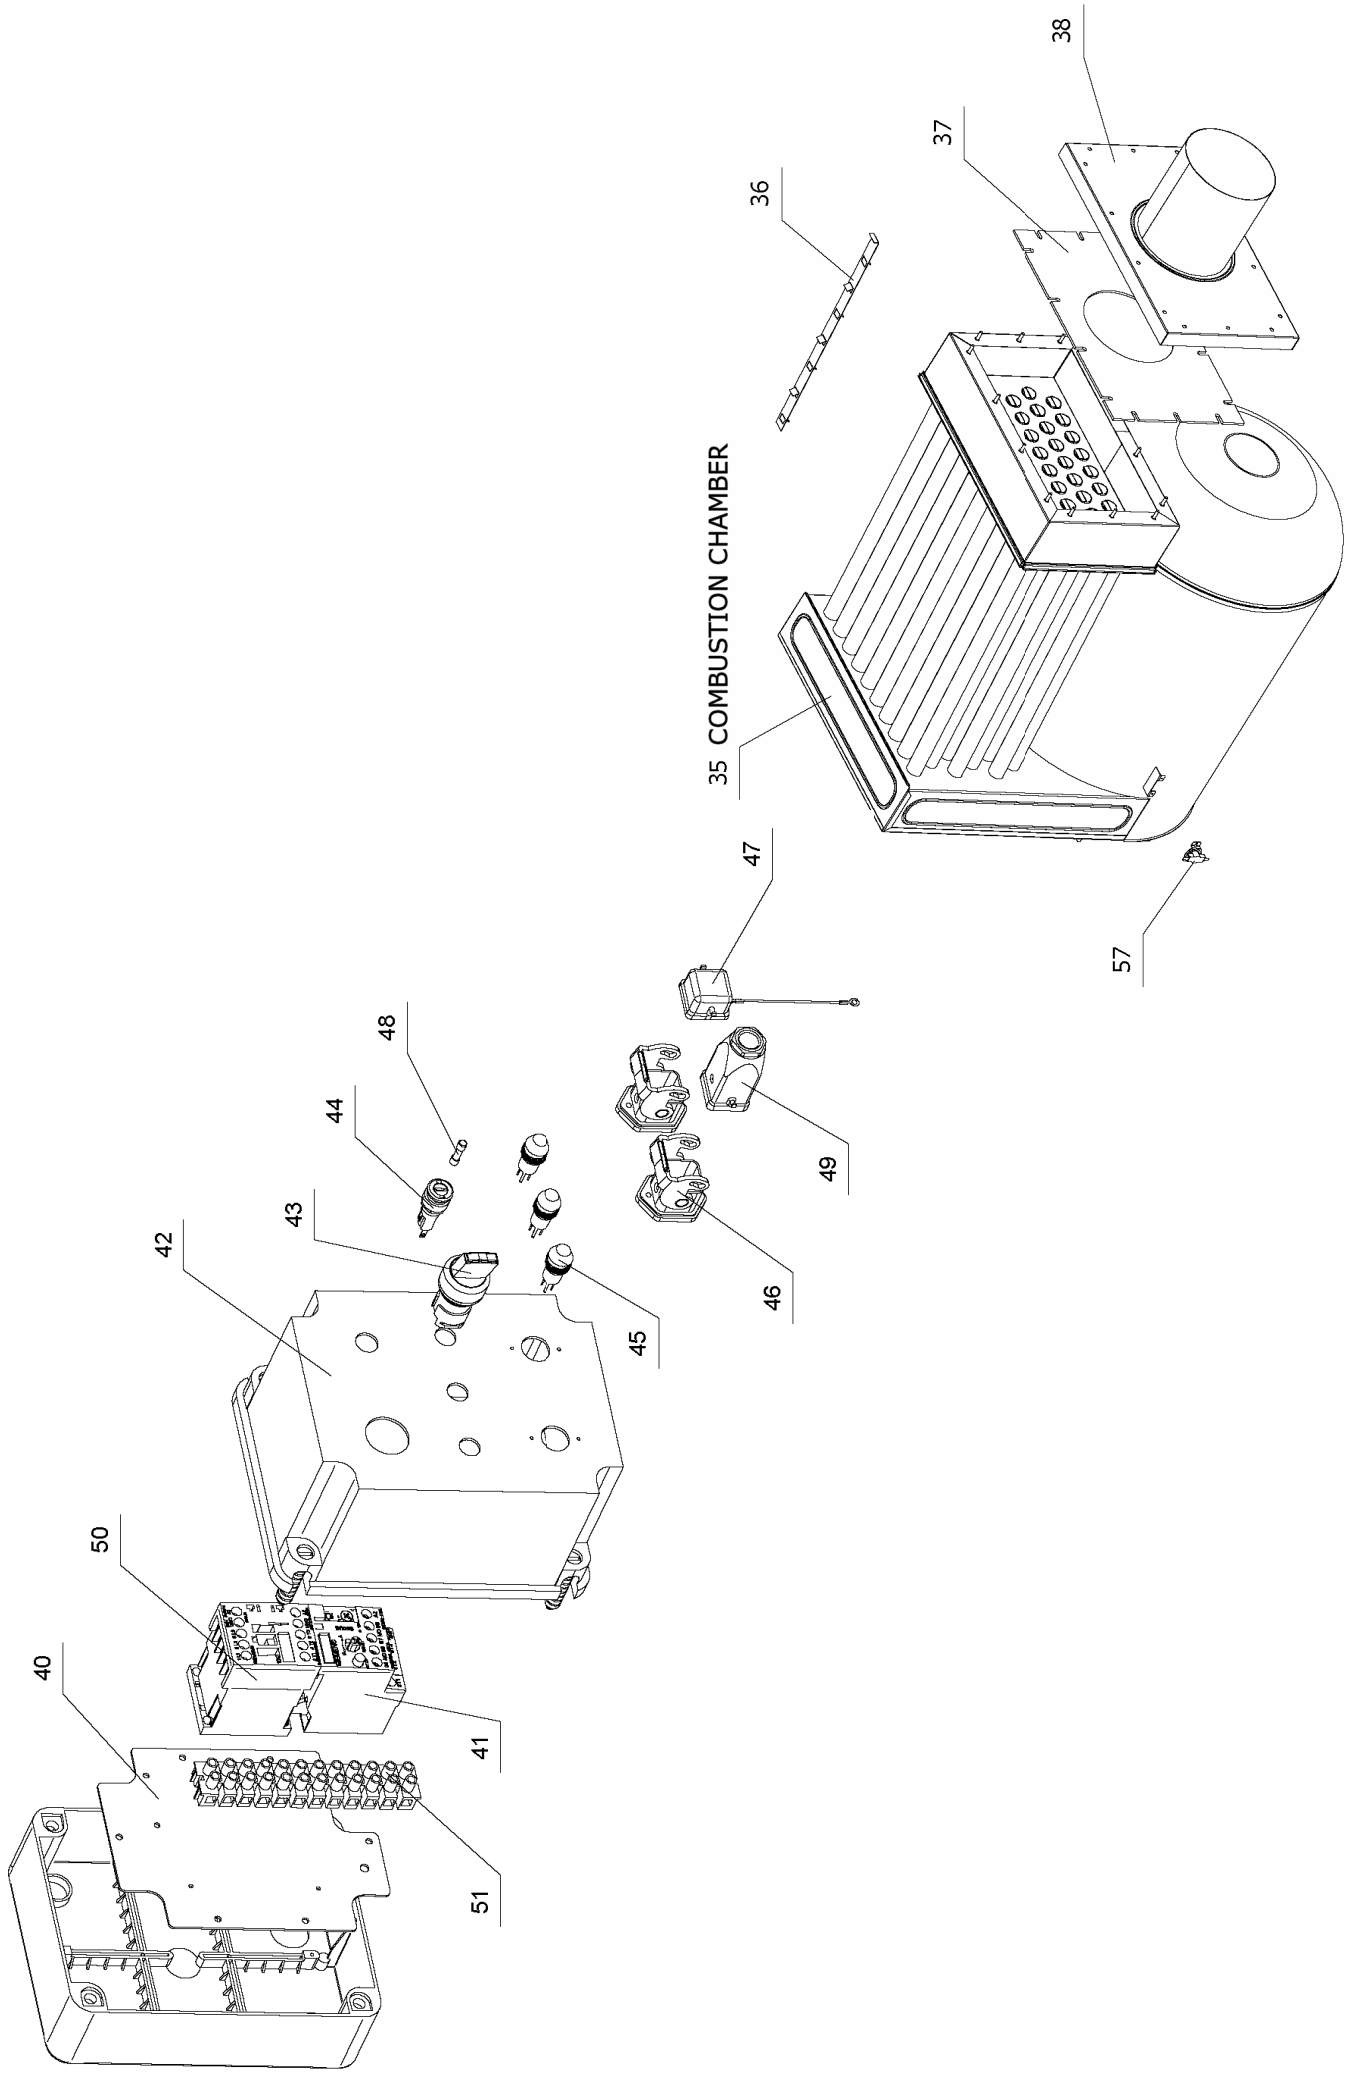

BV 470

ELECTRIC BOX

MASTER HIGH OUTPUT INDIRECT HEATERS BV 470

Pos.	Description	Code
1	Right Burner Protection	4514.144
2	Left Burner Protection	4514.143
3	Universal Slab	4514.126
4	Universal Slab Seal	4514.605
5	Burner Cover Bv470	S/R
6	Top / Bottom External Panel	S/R
7	Top / Bottom Internal Panel	S/R
8	Top / Bottom External Panel	S/R
9	Top / Bottom External Panel	S/R
10	External Lateral Panel	S/R
11	Internal Lateral Panel	S/R
12	Rear Panel	S/R
13	Chimney Bottom	S/R
14	Fan Panel	S/R
15	Motor Bracket	4514.130
16	Fan 6 Square Blades Diam.554 OP	4514.301
17	Electric Motor 230V 50Hz	4514.300
18	Protection Grill	4514.142
19	Wheels Axle	4514.150
20	Hub Bracket	4514.128
21	Black Rubber Wheel Diam. 300	4514.600
22	Fixing Washer For Shaft With Cup	4514.803
23	Front Panel Slab	S/R
24	Burner Thermic Insulator	S/R
25	Chamfered Profile For Panel 25 L=605	S/R
26	Chamfered Profile For Panel 25 L=1060	S/R
27	Chamfered Profile For Panel 25 L=994,5mm	S/R
28	3 Way Corner For Chamfered Profile	S/R
29	Air Direction Sheet	S/R
30	Combustion Chamber Bracket	S/R
31	Wheels Bracket	S/R
32	4 Way Panel	4514.117
35	Combustion Chamber	4514.151
36	Bracket For Turbulence	4514.105
37	Exit Smoke Chamber Seal	4514.602
38	Top Chamber Bottom	S/R
40	Electric Components Plate	4514.141
41	Thermal Relay 7-10A 2007 MODELS	4514.408
41	Thermal Relay 6-9A 2008 MODELS	4514.417
42	Waterproof Case (Back + Front Side)	4514.609
43	Switch 3P	4514.402
44	Fuse Holder 5X20, 6,3A	4514.400
45	Indicator Light 230V D12 2007 MODELS	4514.401
45	Indicator Light 230V D9,5 2008 MODELS	4514.415
46	Socket Case	4514.611
47	Thermostat Plug	4162.467
48	Fuse 5X20 3,15A 250V	4514.409
49	Thermostat Plug Kit	4111.118